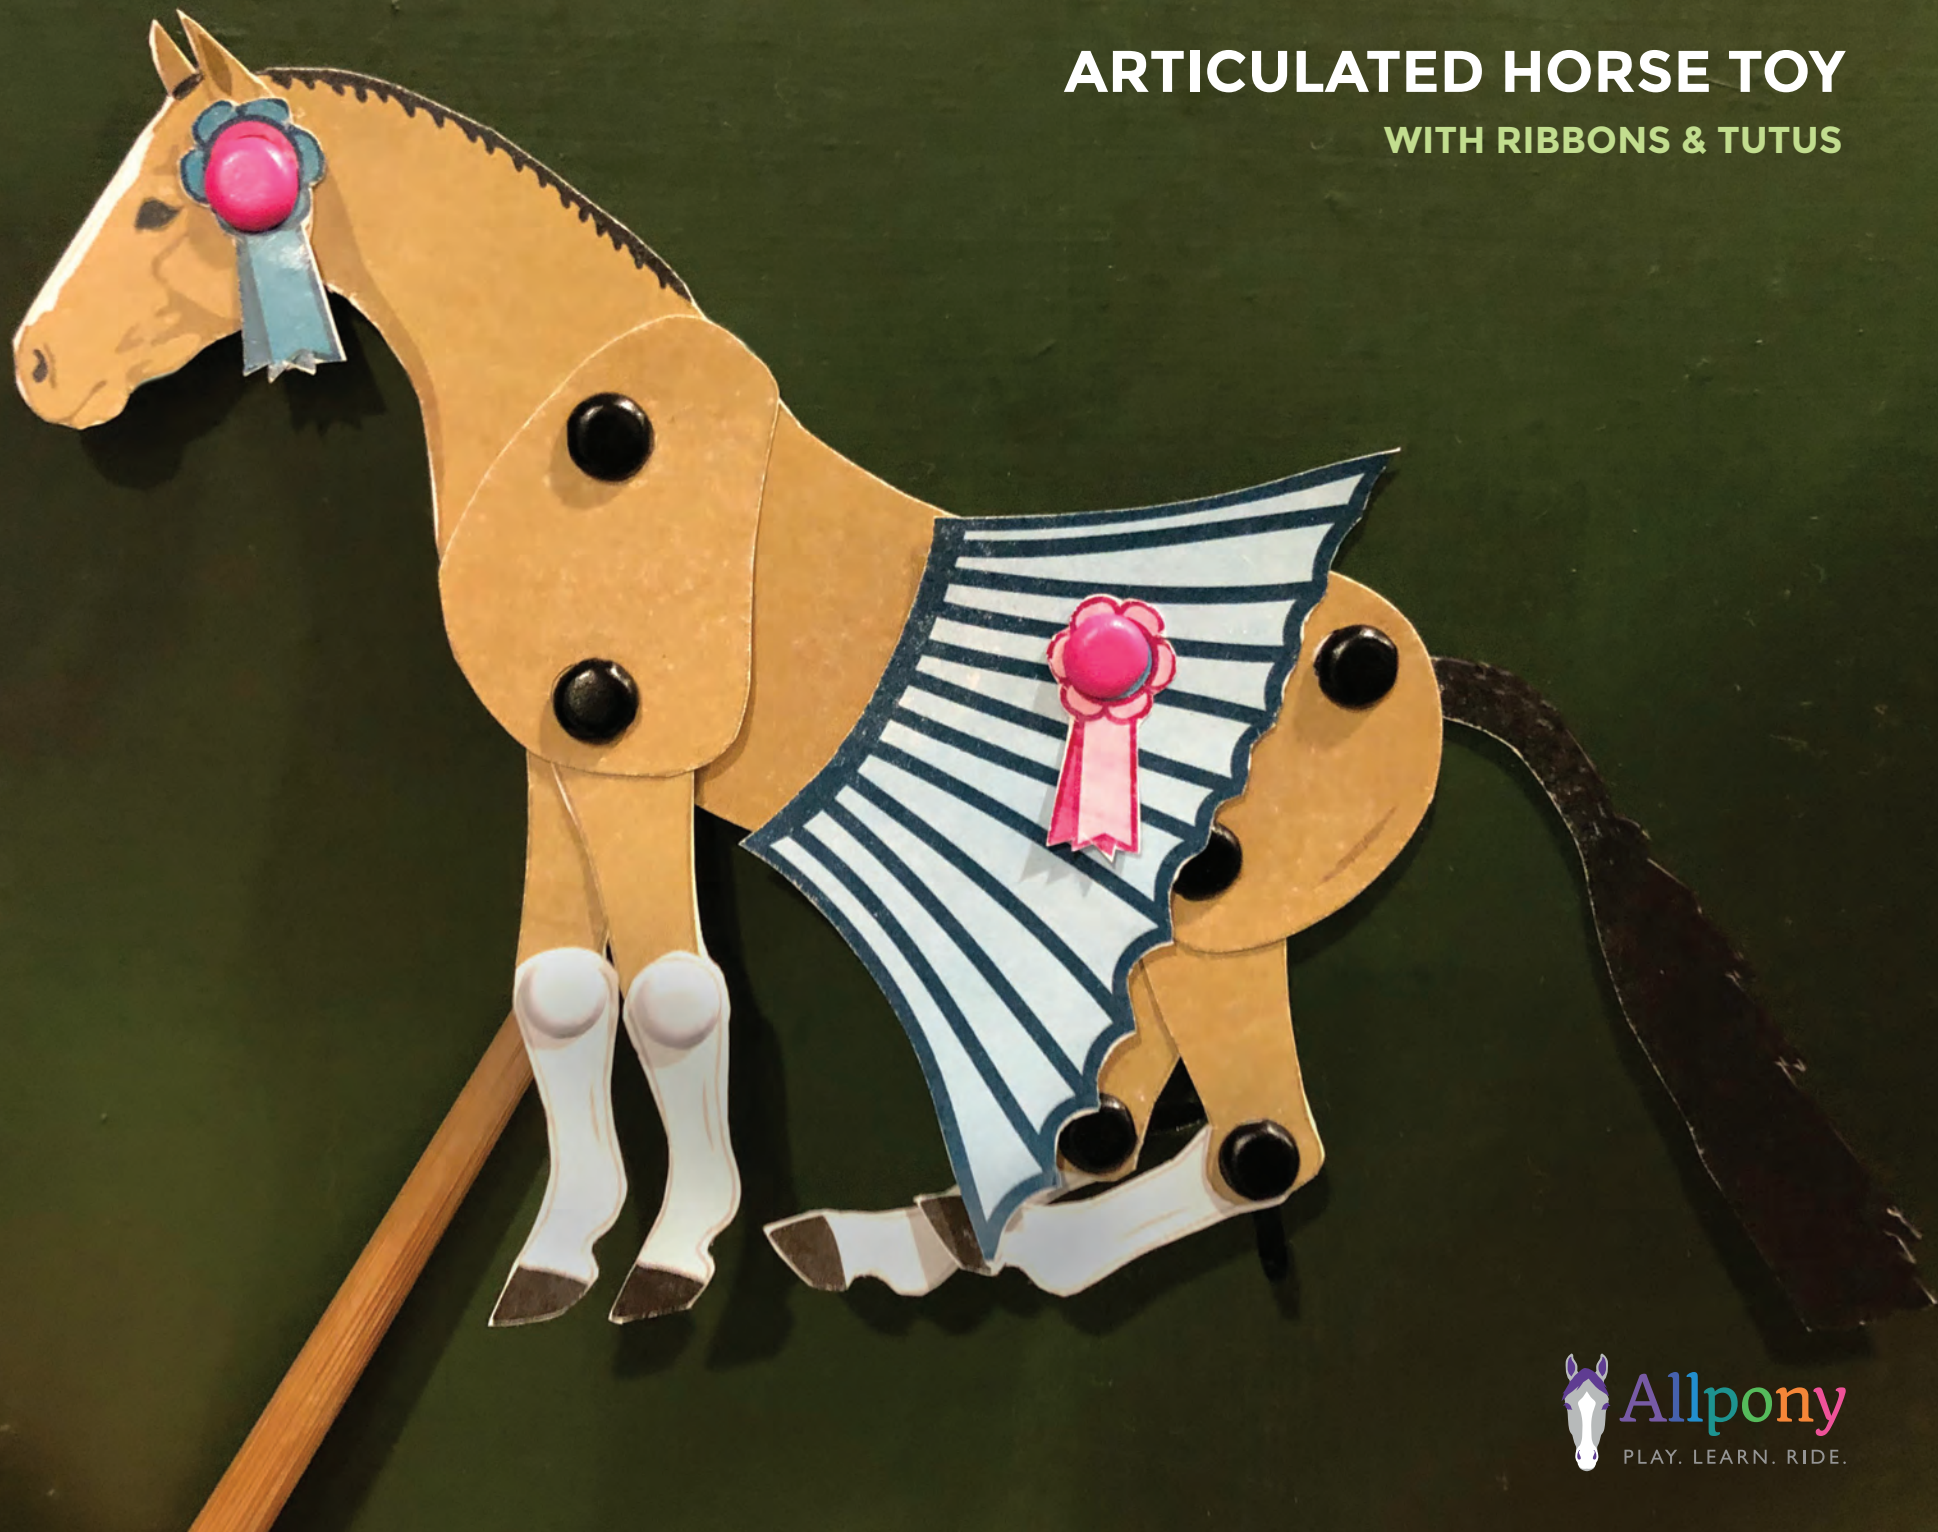

ARTICULATED HORSE TOY

WITH RIBBONS & TUTUS

ARTICULATED HORSE TOY WITH RIBBONS & TUTUS

Print, cut and assemble your articulated horse friend.

Punch holes and use brands to connect the joints.

Customize your horse with tutus, ribbons, & manes.

Glue onto wooded dowel or straw.

Use the horse puppet for fun play and decor.

From allpony.com to you. For personal use only.

ARTICULATED HORSE TOY

From allpony.com to you. For personal use only.

Manes, Tails, & Tutus