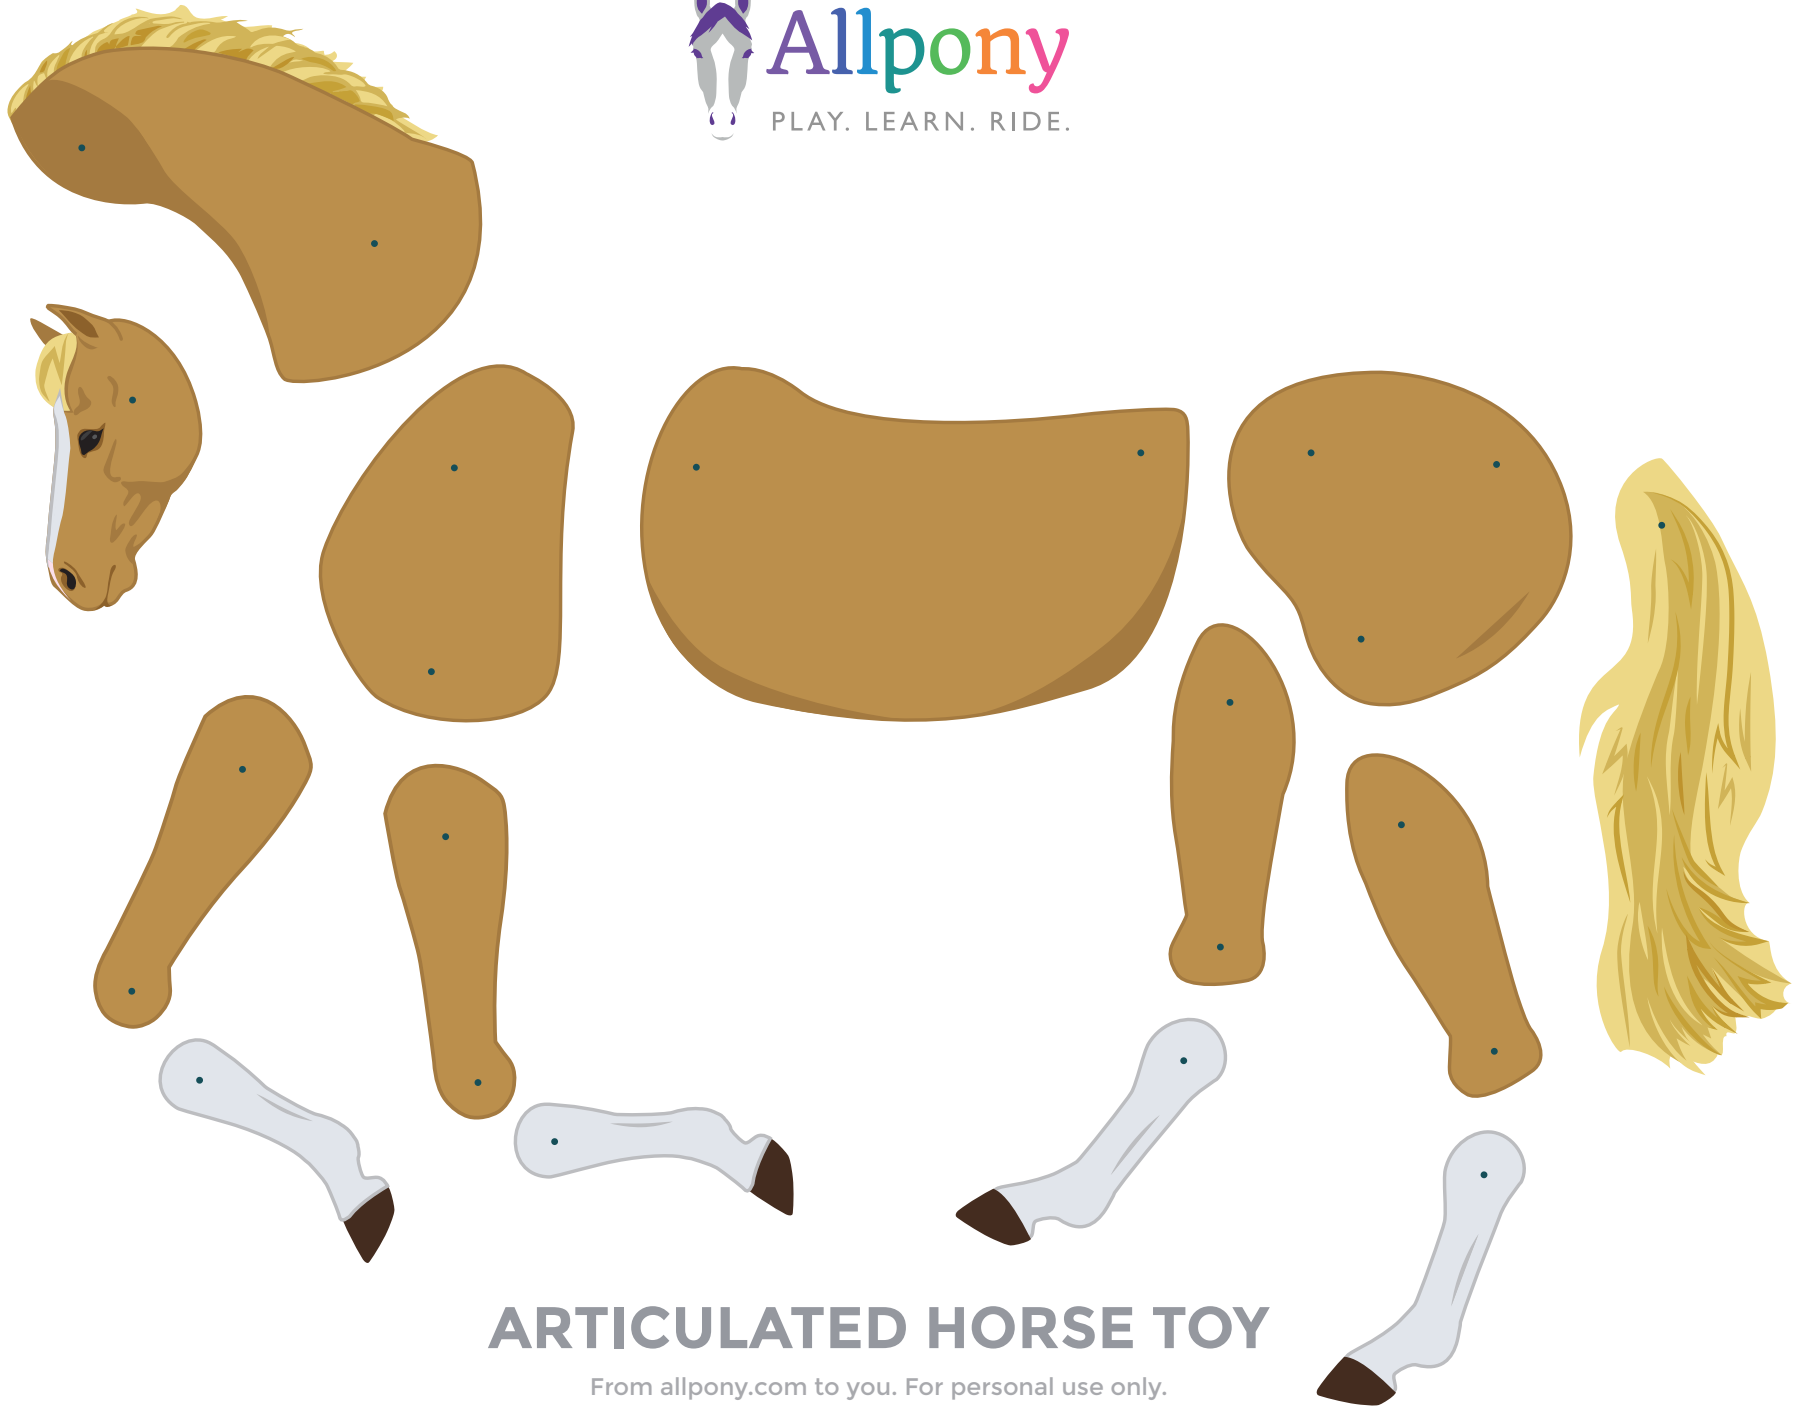

ARTICULATED HORSE TOY

WITH RIBBONS & TUTUS

ARTICULATED HORSE TOY WITH RIBBONS & TUTUS

Print, cut and assemble your articulated horse friend.

Punch holes and use brands to connect the joints.

Customize your horse with tutus, ribbons, & manes.

Glue onto wooded dowel or straw.

Use the horse puppet for fun play and decor.

From allpony.com to you. For personal use only.

ARTICULATED HORSE TOY

From allpony.com to you. For personal use only.

Manes, Tails, & Tutus